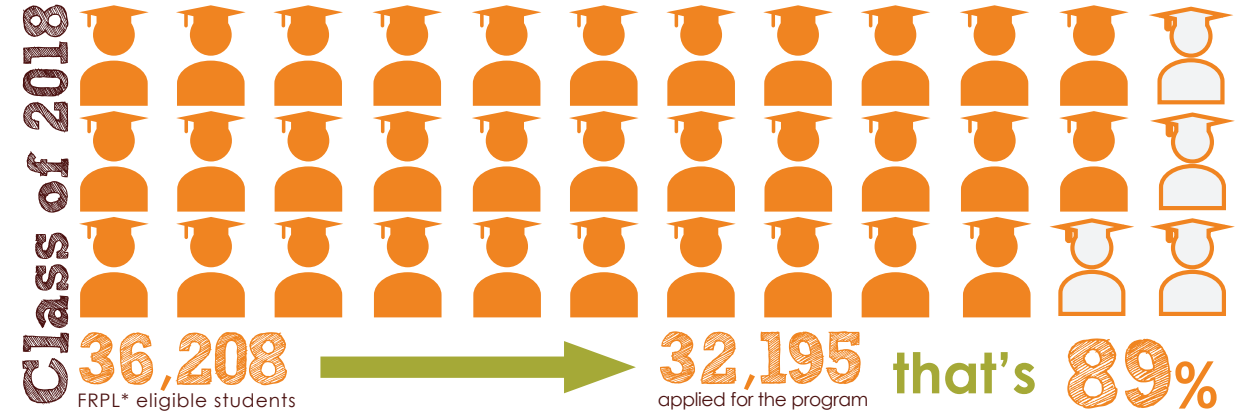

The College Bound Scholarship

16,000
more students
achieving
their dreams

That's a
32%
increase
in 6 years

KA = Approximately 1,000 FRPL* eligible students who signed up for College Bound.

KB = Approximately 1,000 FRPL* eligible students who did not sign up for College Bound.

* Free and reduced price lunch

The Bottom Line: More students are College Bound