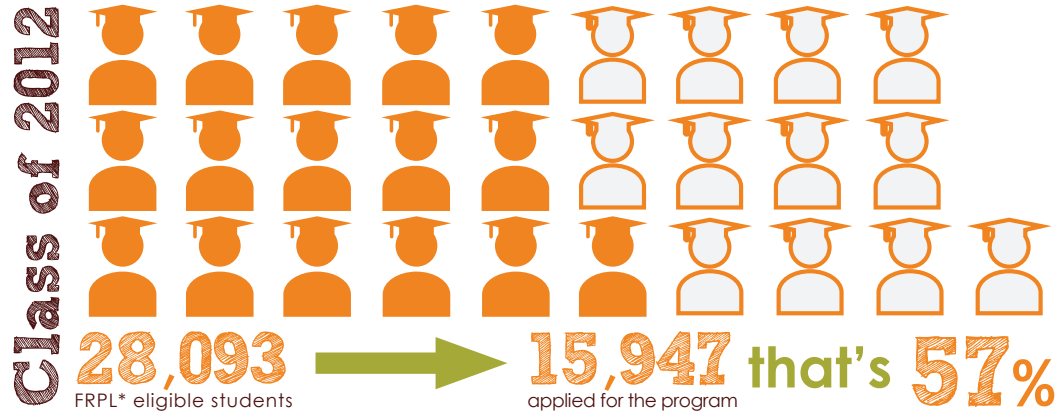

The College Bound Scholarship

16,000
more students
achieving
their dreams

That's a
32%
increase
in 6 years

KA = Approximately 1,000 FRPL* eligible students who signed up for College Bound.

KB = Approximately 1,000 FRPL* eligible students who did not sign up for College Bound.

* Free and reduced price lunch

The Bottom Line: More students are College Bound