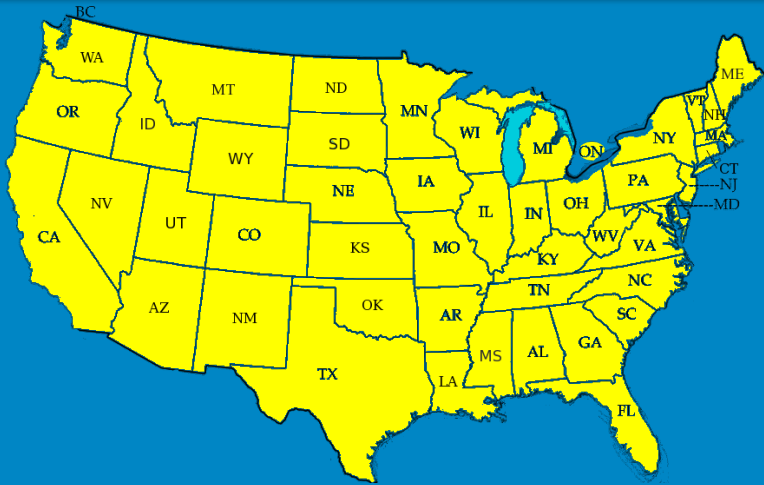

Industry By The Numbers

U.S. Economy
$2 Trillion