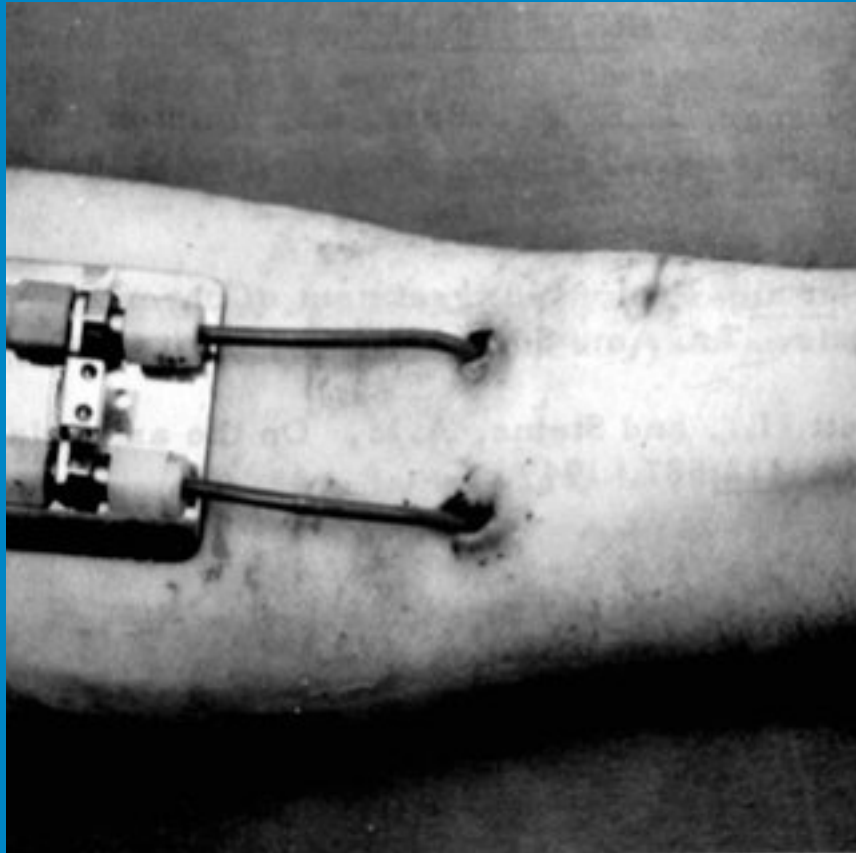

UW, Dr. Belding Scribner