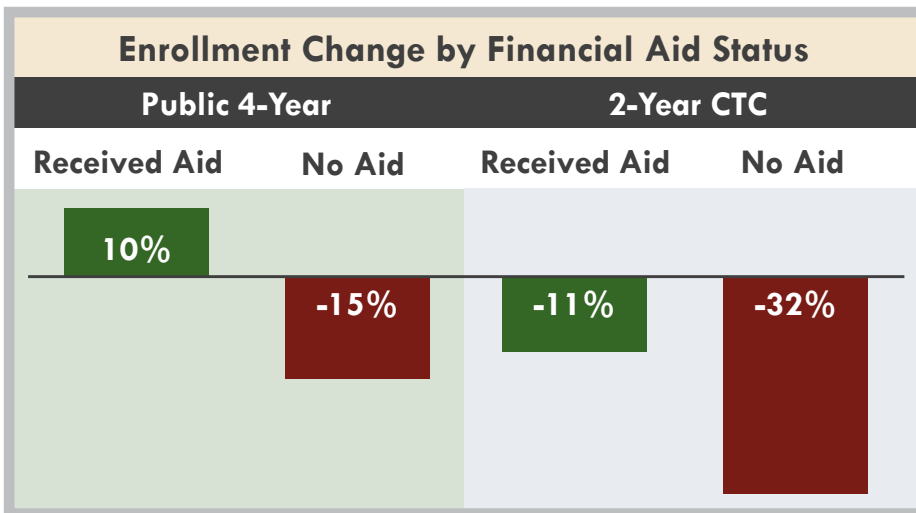

Washington College Grant (WA Grant) helps increase FAFSA applications and enrollment.

Financial aid application rates are up more among students from low-income families.

Financial aid positively impacts postsecondary enrollment.