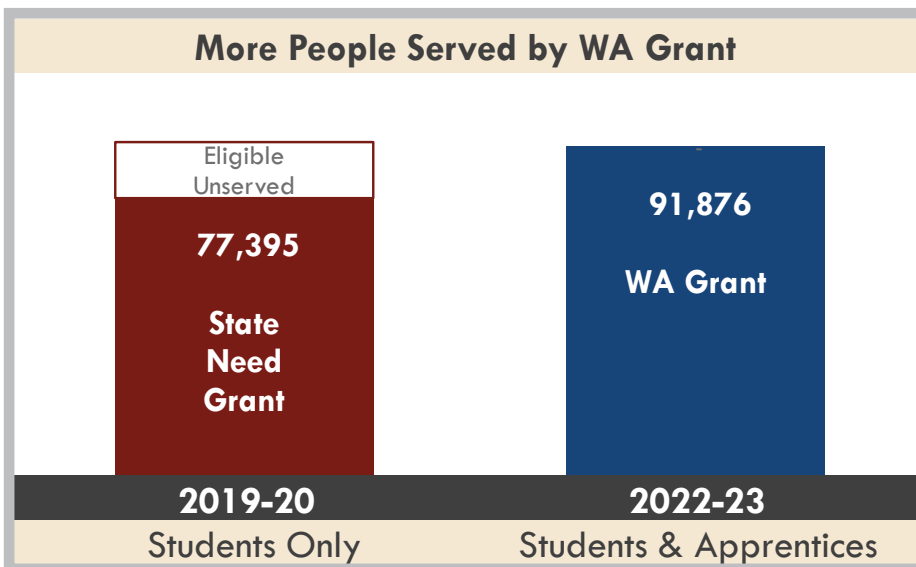

Washington College Grant (WA Grant) helps increase FAFSA applications and enrollment.

Financial aid application rates are up more among students from low-income families.

Financial aid positively impacts postsecondary enrollment.

WA Grant supports more eligible people than its predecessor program.