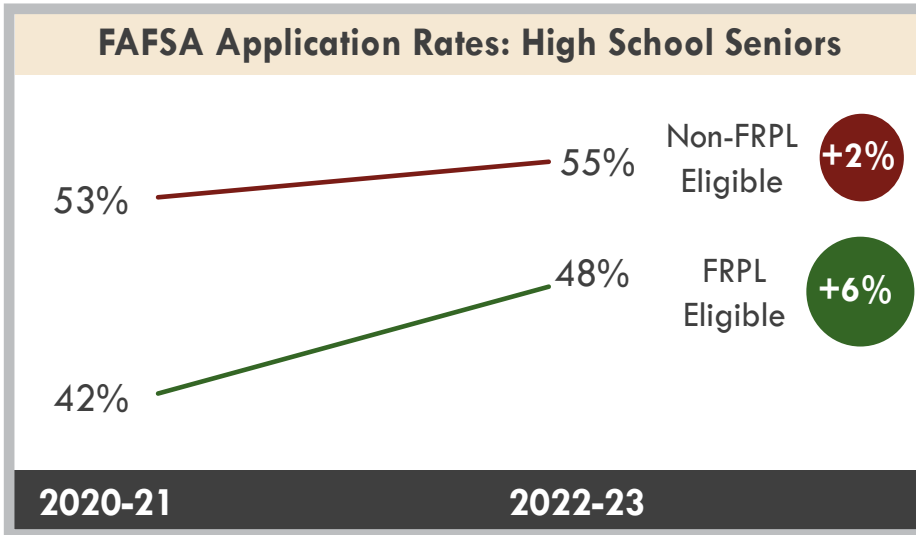

Washington College Grant (WA Grant) helps increase FAFSA applications and enrollment.

Financial aid application rates are up more among students from low-income families.

Financial aid positively impacts postsecondary enrollment.